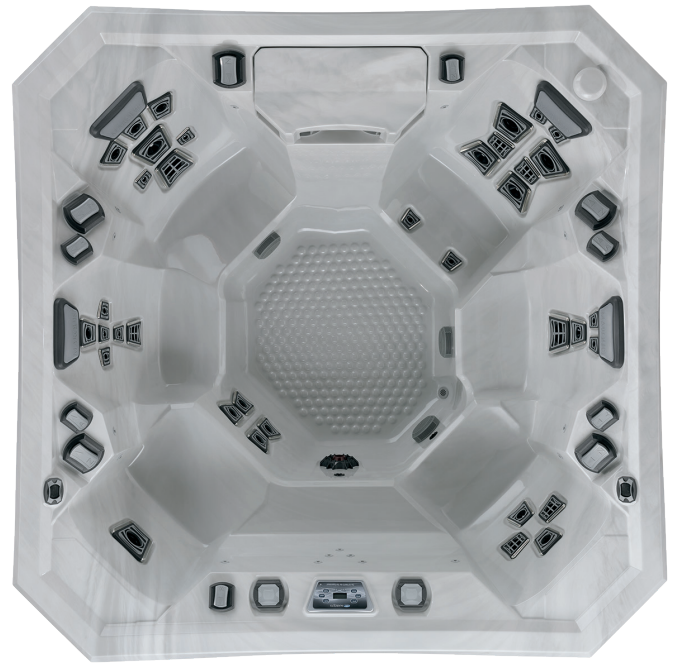

## the V84

size  
84 x 84 x 36 in

therapy seats  
6 seats

number of Jetpods w/1 Whitewater-4 jet  
37 jets

2 pumps  
320 GPM

electrical requirements  
240V/30 or 50A, 60 Hz

water capacity  
320 gallons

weight dry/full  
700/3372 lb

**Specialized Massage Seats:**  
Deep-Tissue (2), Relaxation, Shiatsu, Swedish