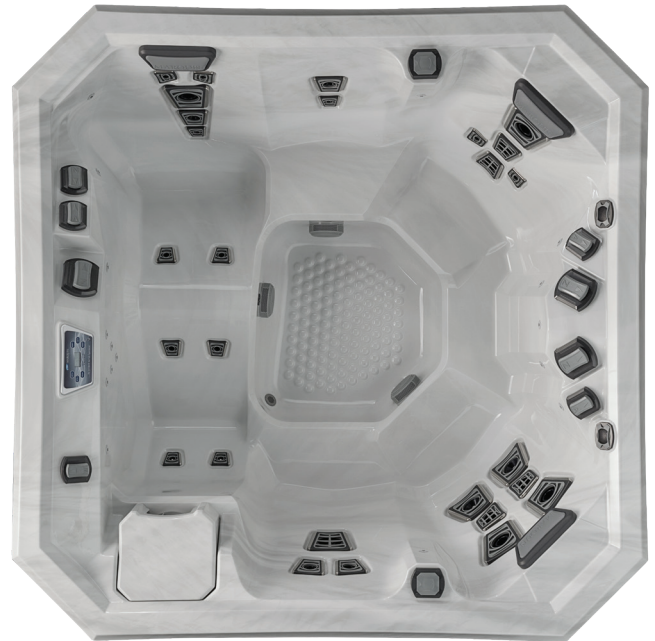

VECTOR 21

the V77L

size
77 x 77 x 36in

therapy seats
5 seats

number of Jetpods
27 jets

1 or 2 pumps
160/320 GPM

electrical requirements
240V/30 or 50A, 60 Hz

water capacity
270 gallons

weight dry/full
550/2805 lb

Specialized Massage Seats:
Deep-Tissue, Relaxation, Shiatsu, Swedish

OPTIONS

- ConstantClean+ Ozonator
In-line sanitation system
- Starlight™ LED light system
- Cosmic™ audio system
- ControlMySpa™ app
- RF audio remote
- Full foam insulation
- MicroSilk® (1-pump)
- Environments™
- 2-pump performance upgrade