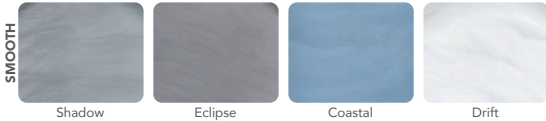

PERMASHELL™ COLORS

NATURAL SERIES

PERMAWOOD™ CABINET COLORS

Shell: Drift

Shell: Drift | Cabinet: Black

Color samples are for reference only. Actual product color may vary slightly. Nordic Products Inc. reserves the right to change any specifications without notice.